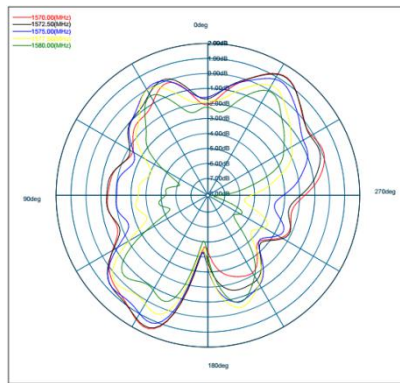

## KINGHELM Satellite receiving antenna

Test effect diagram:

X+

Y+

Z+

XY

YZ

XZ