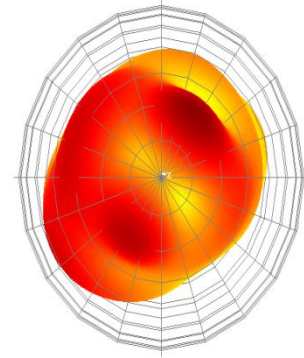

### Specifications:

Item		Specifications
Antenna	Center Frequency	1575.42 ± 2MHz
	Band Width	CF ± 5MHz
	Polarization	RHCP
	Gain	2dBic (Zenith)
	V.S.W.R	<1.3
	Impedance	50 Ω
	Axial Ratio	3dB (max)
	Dimension	45.8*38.4*12.8mm
LNA	Gain	29 ± 2dB
	Noise Figure	<1.3
	Supply Voltage	1.4~3.6V DC
	Current Consumption	8~15mA
	V.S.W.R	<2.0
Mechanical	Cable	RG174
	Connector	SMA-J
	Radome Material	ABS
	Mounting Method	Magnet/Adhesive
Environmental	Operating Temperature	-40°C~+85°C

## KINGHELM Satellite receiving antenna

Test effect diagram:

X+

Y+

Z+

XY

YZ

XZ