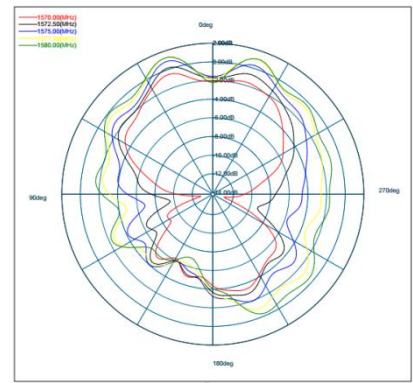

## KINGHELM Satellite receiving antenna

Test effect diagram:

X+

Y+

Z+

XY

YZ

XZ