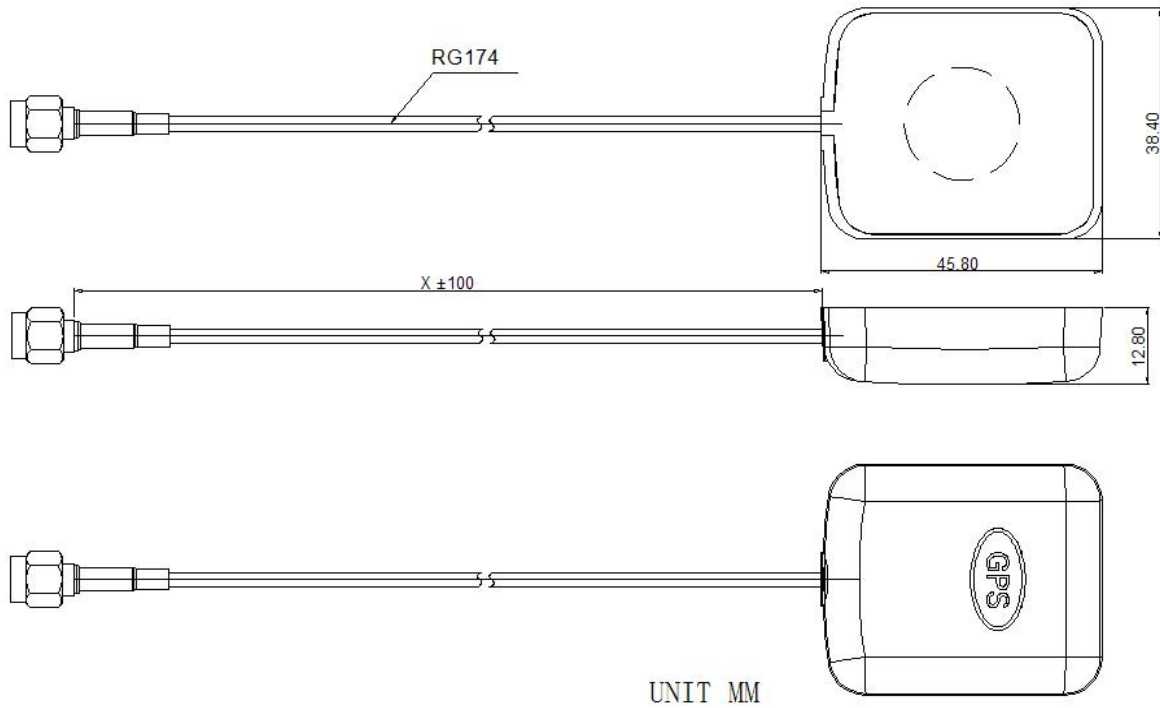

KINGHELM Satellite receiving antenna

Dimensions:

X=3M

SHENZHEN KINGHELM ELECTRONIC CO., LTD.

Add: Floor 2, building 4, Baoshan youpin cultural creative park, Oinfu'Toad, 'O inzhi'Utreet, Longhua new district;

Http: WWW.BDS666.COM

Tel: 86-755-83044319

Fax: 86-755-83975897