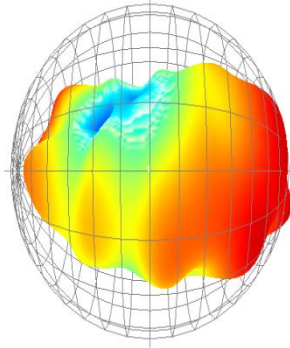

### Specifications:

Item		Specifications
Antenna	Center Frequency	1575.42 ± 2MHz
	Band Width	CF ± 5MHz
	Polarization	RHCP
	Gain	2dBic (Zenith)
	V.S.W.R	<1.3
	Impedance	50 Ω
	Axial Ratio	3dB (max)
	Dimension	45.8*38.4*12.8mm
LNA	Gain	29 ± 2dB
	Noise Figure	<1.3
	Supply Voltage	1.4~3.6V DC
	Current Consumption	8~15mA
	V.S.W.R	<2.0
Mechanical	Cable	RG174
	Connector	SMA-J
	Radome Material	ABS
	Mounting Method	Magnet/Adhesive
Environmental	Operating Temperature	-40°C~+85°C

## KINGHELM Satellite receiving antenna

Test effect diagram:

X+

Y+

Z+

XY

YZ

XZ