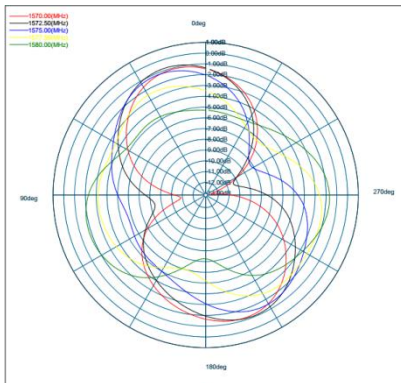

## KINGHELM Satellite receiving antenna

Test effect diagram:

X+

Y+

Z+

XY

YZ

XZ