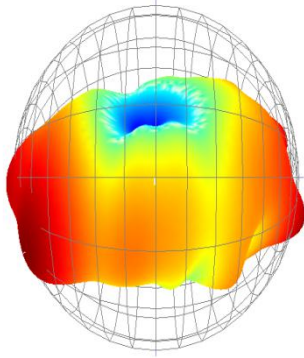

### Specifications:

Item		Specifications
Antenna	Center Frequency	1575.42 ± 2MHz
	Band Width	CF ± 5MHz
	Polarization	RHCP
	Gain	2dBic (Zenith)
	V.S.W.R	<1.3
	Impedance	50 Ω
	Axial Ratio	3dB (max)
	Dimension	45.8*38.4*12.8mm
LNA	Gain	29 ± 2dB
	Noise Figure	<1.3
	Supply Voltage	1.4~3.6V DC
	Current Consumption	8~15mA
	V.S.W.R	<2.0
Mechanical	Cable	RG174
	Connector	SMA-J
	Radome Material	ABS
	Mounting Method	Magnet/Adhesive
Environmental	Operating Temperature	-40°C~+85°C

## KINGHELM Satellite receiving antenna

Test effect diagram:

X+

Y+

Z+

XY

YZ

XZ