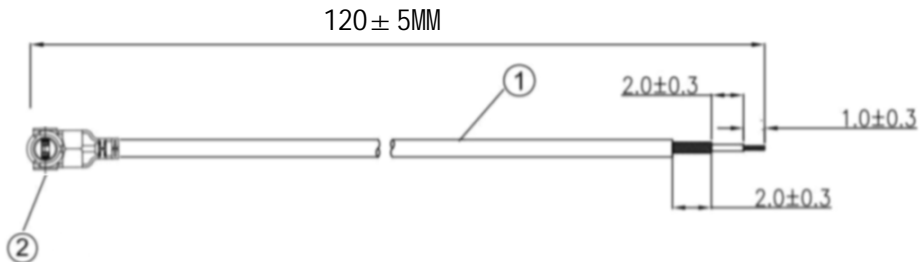

Kinghelm®

REVISIONS					
REV	NUMBER	DESCRIPTION	DWN	CHK	DATE
A		DESIGN			

- NOTES:
- ELECTRICAL:
 - VOLTAGE RATING:DCV 300V 10MS
 - CONDUCTANCE RESISTANCE: 3.0 OHM/MAX.
 - INSULATION RESISTANCE: 5.0M OHM/MIN.
 - THE CABLE SHOULD BE 100% ELECTRICAL TEST
 - IT SHOULD BE NO ANY OPEN/SHORT, MISWIRING AND INTERMITTENT FAILURES
 - MATERIAL:
 - SEE TABLE
 - ALL COMPONENTS ARE RoHS COMPLIANT.

ITEM NO.	PART NUMBER	DESCRIPTION	QTY.
②	接头	一代IPEX端子	1
①	同轴线	RG1.13白色线, OD: 1.13mm	AS

深圳市金航标电子有限公司 www.kinghelm.com.cn
 KH-IPEX4-221-RG1.13-WH120 0755-28190160

ALL DIMENSION ARE IN MM	DRAWN Jamy	DATE 2020-06-15	一代IPEX TO OPEN RG1.13白色转接线
COMPUTER GENERATED IN SOLIDWORKS	ENG.		
DO NOT SCALE THIS DRAWING	MFG.		
PROJECTION	Q.A.		

CUSTOMER PIN:

GENERAL TOLERANCE FOR ANGLES	X.X X.XX X.XXX	± 1° ± 0.3 ± 0.25 ± 0.150	SIZE B	Number	REV A
SCALE: Free		TYPE	SHEET 1 OF 1		