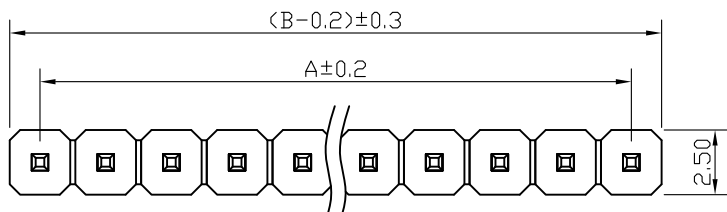

Kinghelm®

SPECIFICATIONS

Current Rating: 3Amps
 Insulation Resistance: 1000MΩ Min
 Contact Resistance: 20mΩ Max
 Withstanding Voltage: AC 1000V
 Operation Temperature: -40° to +105°
 Contact Material: Brass
 Standard: PA6T
 Insulator Material: Polyester (UL 94V-0)
 Contact Plating: Gold Flash
 Max. Processing Temp: 240° C for 30-60 seconds
 (260° C for 5 seconds)

RECOMMEND P. C. B LAYOUT
 PCB TOLERANCE: ± 0.05 (TOP VIEW)

深圳市金航标电子有限公司

www.kinghelm.com.cn

KH-2.54PH180-1X28P-L11.5

0755-28190160

UNLESS OTHERWISE SPECIFIED TOLERANCE

X : ± 0.30 X° : $\pm 5^\circ$
 X.X : ± 0.25 X.X° : $\pm 1^\circ$
 X.XX : ± 0.20 X.XX° : $\pm 0.5^\circ$

DRAWN NAME:

2.54PH H2.5 1xnPin 180度 PC3.0 PA6.0 PB2.5 L11.5 6T

| | | | | |
|------|----|-------|-----|------------|
| SIZE | A4 | SCALE | N:1 | PROUCT NO. |
| REV | A | UNIT | mm | PROJECT |

PAGE 1/1

CHECKED: 陈超凡 2022/04/24 CHECKED: / / APPROVED: / /

| No. of | DIM. A | DIM. B | No. of | DIM. A | DIM. B | No. of | DIM. A | DIM. B | No. of | DIM. A | DIM. B |
|--------|--------|--------|--------|--------|--------|--------|--------|--------|--------|--------|--------|
| 1 | 0.00 | 2.54 | 11 | 25.40 | 27.94 | 21 | 50.80 | 53.34 | 31 | 76.20 | 78.74 |
| 2 | 2.54 | 5.08 | 12 | 27.94 | 30.48 | 22 | 53.34 | 55.88 | 32 | 78.74 | 81.28 |
| 3 | 5.08 | 7.62 | 13 | 30.48 | 33.02 | 23 | 55.88 | 58.42 | 33 | 81.28 | 83.82 |
| 4 | 7.62 | 10.16 | 14 | 33.02 | 35.56 | 24 | 58.42 | 60.96 | 34 | 83.82 | 86.36 |
| 5 | 10.16 | 12.70 | 15 | 35.56 | 38.10 | 25 | 60.96 | 63.50 | 35 | 86.36 | 88.90 |
| 6 | 12.70 | 15.24 | 16 | 38.10 | 40.64 | 26 | 63.50 | 66.04 | 36 | 88.90 | 91.44 |
| 7 | 15.24 | 17.78 | 17 | 40.64 | 43.18 | 27 | 66.04 | 68.58 | 37 | 91.44 | 93.98 |
| 8 | 17.78 | 20.32 | 18 | 43.18 | 45.72 | 28 | 68.58 | 71.12 | 38 | 93.98 | 96.52 |
| 9 | 20.32 | 22.86 | 19 | 45.72 | 48.26 | 29 | 71.12 | 73.66 | 39 | 96.52 | 99.06 |
| 10 | 22.86 | 25.40 | 20 | 48.26 | 50.80 | 30 | 73.66 | 76.20 | 40 | 99.06 | 101.60 |