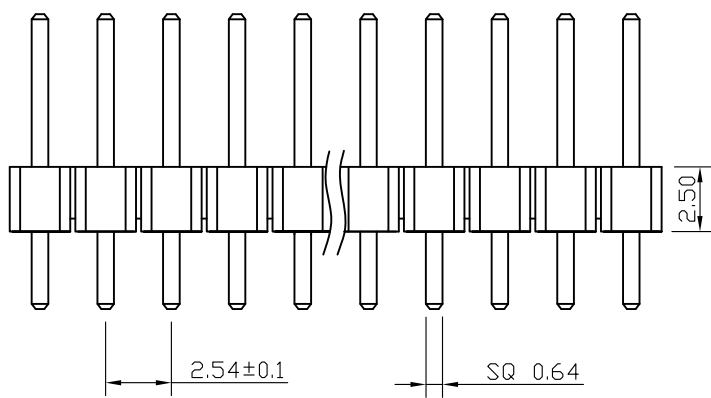

Kinghelm®

SPECIFICATIONS

Current Rating: 3Amps
 Insulation Resistance: 1000MΩ Min
 Contact Resistance: 20mΩ Max
 Withstanding Voltage: AC 1000V
 Operation Temperature: -40° to +105°
 Contact Material: Brass
 Standard: PA6T
 Insulator Material: Polyester (UL 94V-0)
 Contact Plating: Gold Flash
 Max. Processing Temp: 240° C for 30-60 seconds
 (260° C for 5 seconds)

RECOMMEND P. C. B LAYOUT
 PCB TOLERANCE: ± 0.05 (TOP VIEW)

深圳市金航标电子有限公司

www.kinghelm.com.cn

KH-2.54PH180-1X28P-L11.5

0755-28190160

UNLESS OTHERWISE SPECIFIED TOLERANCE

X : ± 0.30 X° : $\pm 5^\circ$
 X.X : ± 0.25 X.X° : $\pm 1^\circ$
 X.XX : ± 0.20 X.XX° : $\pm 0.5^\circ$

DRAWN NAME:

2.54PH H2.5 1xnPin 180度 PC3.0 PA6.0 PB2.5 L11.5 6T

| | | | | |
|------|----|-------|-----|------------|
| SIZE | A4 | SCALE | N:1 | PROUCT NO. |
| REV | A | UNIT | mm | PROJECT |

PAGE 1/1

CHECKED: 陈超凡 2022/04/24 CHECKED: / / APPROVED: / /

| No. of | DIM. A | DIM. B | No. of | DIM. A | DIM. B | No. of | DIM. A | DIM. B | No. of | DIM. A | DIM. B |
|--------|--------|--------|--------|--------|--------|--------|--------|--------|--------|--------|--------|
| 1 | 0.00 | 2.54 | 11 | 25.40 | 27.94 | 21 | 50.80 | 53.34 | 31 | 76.20 | 78.74 |
| 2 | 2.54 | 5.08 | 12 | 27.94 | 30.48 | 22 | 53.34 | 55.88 | 32 | 78.74 | 81.28 |
| 3 | 5.08 | 7.62 | 13 | 30.48 | 33.02 | 23 | 55.88 | 58.42 | 33 | 81.28 | 83.82 |
| 4 | 7.62 | 10.16 | 14 | 33.02 | 35.56 | 24 | 58.42 | 60.96 | 34 | 83.82 | 86.36 |
| 5 | 10.16 | 12.70 | 15 | 35.56 | 38.10 | 25 | 60.96 | 63.50 | 35 | 86.36 | 88.90 |
| 6 | 12.70 | 15.24 | 16 | 38.10 | 40.64 | 26 | 63.50 | 66.04 | 36 | 88.90 | 91.44 |
| 7 | 15.24 | 17.78 | 17 | 40.64 | 43.18 | 27 | 66.04 | 68.58 | 37 | 91.44 | 93.98 |
| 8 | 17.78 | 20.32 | 18 | 43.18 | 45.72 | 28 | 68.58 | 71.12 | 38 | 93.98 | 96.52 |
| 9 | 20.32 | 22.86 | 19 | 45.72 | 48.26 | 29 | 71.12 | 73.66 | 39 | 96.52 | 99.06 |
| 10 | 22.86 | 25.40 | 20 | 48.26 | 50.80 | 30 | 73.66 | 76.20 | 40 | 99.06 | 101.60 |