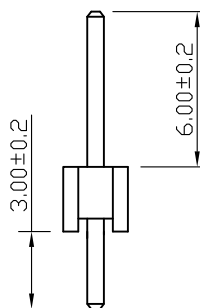

Kinghelm®

SPECIFICATIONS

Current Rating: 3Amps
 Insulation Resistance: 1000MΩ Min
 Contact Resistance: 20mΩ Max
 Withstanding Voltage: AC 1000V
 Operation Temperature: -40° to +105°
 Contact Material: Brass
 Standard: PA6T
 Insulator Material: Polyester (UL 94V-0)
 Contact Plating: Gold Flash
 Max. Processing Temp: 240° C for 30-60 seconds
 (260° C for 5 seconds)

RECOMMEND P. C. B LAYOUT
 PCB TOLERANCE: ± 0.05 (TOP VIEW)

深圳市金航标电子有限公司

www.kinghelm.com.cn

KH-2.54PH180-1X28P-L11.5

0755-28190160

UNLESS OTHERWISE SPECIFIED TOLERANCE

X : ± 0.30 X° : $\pm 5^\circ$
 X.X : ± 0.25 X.X° : $\pm 1^\circ$
 X.XX : ± 0.20 X.XX° : $\pm 0.5^\circ$

DRAWN NAME:

2.54PH H2.5 1xnPin 180度 PC3.0 PA6.0 PB2.5 L11.5 6T

| | | | | |
|------|----|-------|-----|------------|
| SIZE | A4 | SCALE | N:1 | PROUCT NO. |
| REV | A | UNIT | mm | PROJECT |

PAGE 1/1

CHECKED: 陈超凡 2022/04/24 CHECKED: / / APPROVED: / /

| No. of | DIM. A | DIM. B | No. of | DIM. A | DIM. B | No. of | DIM. A | DIM. B | No. of | DIM. A | DIM. B |
|--------|--------|--------|--------|--------|--------|--------|--------|--------|--------|--------|--------|
| 1 | 0.00 | 2.54 | 11 | 25.40 | 27.94 | 21 | 50.80 | 53.34 | 31 | 76.20 | 78.74 |
| 2 | 2.54 | 5.08 | 12 | 27.94 | 30.48 | 22 | 53.34 | 55.88 | 32 | 78.74 | 81.28 |
| 3 | 5.08 | 7.62 | 13 | 30.48 | 33.02 | 23 | 55.88 | 58.42 | 33 | 81.28 | 83.82 |
| 4 | 7.62 | 10.16 | 14 | 33.02 | 35.56 | 24 | 58.42 | 60.96 | 34 | 83.82 | 86.36 |
| 5 | 10.16 | 12.70 | 15 | 35.56 | 38.10 | 25 | 60.96 | 63.50 | 35 | 86.36 | 88.90 |
| 6 | 12.70 | 15.24 | 16 | 38.10 | 40.64 | 26 | 63.50 | 66.04 | 36 | 88.90 | 91.44 |
| 7 | 15.24 | 17.78 | 17 | 40.64 | 43.18 | 27 | 66.04 | 68.58 | 37 | 91.44 | 93.98 |
| 8 | 17.78 | 20.32 | 18 | 43.18 | 45.72 | 28 | 68.58 | 71.12 | 38 | 93.98 | 96.52 |
| 9 | 20.32 | 22.86 | 19 | 45.72 | 48.26 | 29 | 71.12 | 73.66 | 39 | 96.52 | 99.06 |
| 10 | 22.86 | 25.40 | 20 | 48.26 | 50.80 | 30 | 73.66 | 76.20 | 40 | 99.06 | 101.60 |