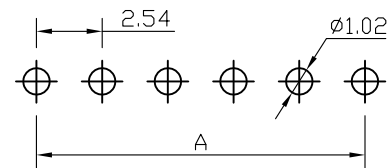

Kinghelm®

SPECIFICATIONS

Current Rating: 3Amps
 Insulation Resistance: 1000MΩ Min
 Contact Resistance: 20mΩ Max
 Withstanding Voltage: AC 1000V
 Operation Temperature: -40° to +105°
 Contact Material: Brass
 Standard: PA6T
 Insulator Material: Polyester (UL 94V-0)
 Contact Plating: Gold Flash
 Max. Processing Temp: 240° C for 30-60 seconds
 (260° C for 5 seconds)

RECOMMEND P. C. B LAYOUT
 PCB TOLERANCE: ± 0.05 (TOP VIEW)

深圳市金航标电子有限公司

www.kinghelm.com.cn

KH-2.54PH180-1X28P-L11.5

0755-28190160

UNLESS OTHERWISE SPECIFIED TOLERANCE

X : ± 0.30 X° : $\pm 5^\circ$
 X.X : ± 0.25 X.X° : $\pm 1^\circ$
 X.XX : ± 0.20 X.XX° : $\pm 0.5^\circ$

DRAWN NAME:

2.54PH H2.5 1xnPin 180度 PC3.0 PA6.0 PB2.5 L11.5 6T

| | | | | |
|------|----|-------|-----|------------|
| SIZE | A4 | SCALE | N:1 | PROUCT NO. |
| REV | A | UNIT | mm | PROJECT |

PAGE 1/1

CHECKED: 陈超凡 2022/04/24 CHECKED: / / APPROVED: / /